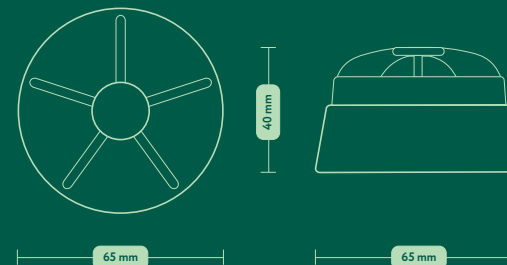

## SPECIFICATIONS

<b>Communication</b>	Zigbee
<b>Battery</b>	1 x CR123, exchangeable
<b>Battery life</b>	3 years, reporting every 5 minutes
<b>IP class</b>	IP20
<b>Operation temp.</b>	0 to +50°C
<b>Color</b>	White