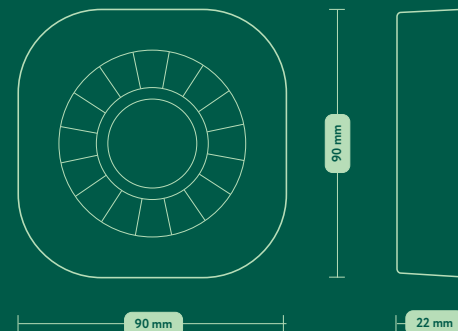

## SPECIFICATIONS

<b>Communication</b>	Zigbee
<b>Battery</b>	4 x AA Alkaline
<b>Battery life</b>	12 months (normal usage)
<b>IP class</b>	IP20
<b>Operation temp.</b>	0 to +50°C
<b>Color</b>	White

Available in  
EU & UK version