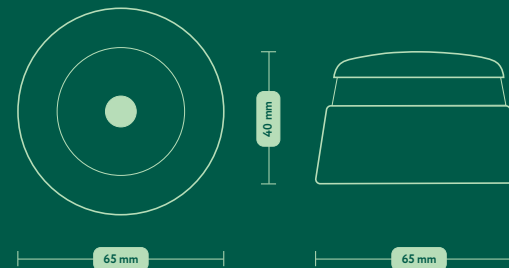

SPECIFICATIONS

Communication	Zigbee
Battery	1 x CR123, exchangeable
Battery life	3 years, reporting every 5 minutes
IP class	IP20
Operation temp.	0 to +50°C
Siren output	85 dB/3m
Color	White