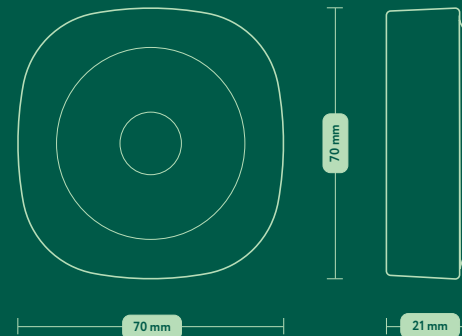

## SPECIFICATIONS

<b>Communication</b>	Zigbee
<b>Battery</b>	2 x AA, exchangeable
<b>Battery life</b>	3 years, reporting every 2 minutes
<b>IP class</b>	IP30
<b>Operation temp.</b>	0 to +50°C
<b>Color</b>	White