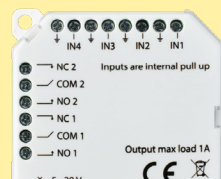

More available frients

The frients can help you with a lot more
than energy consumption.
Check out www.frient.com to see
the full product portfolio.