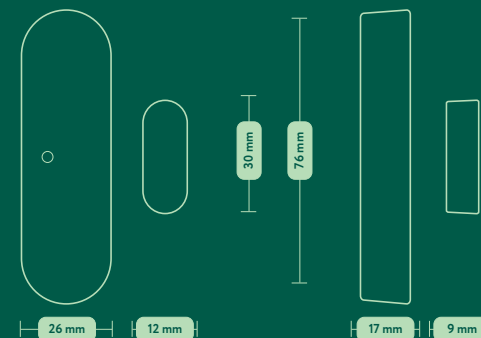

## SPECIFICATIONS

<b>Communication</b>	Zigbee
<b>Battery</b>	2 x AAA, exchangeable
<b>Battery life</b>	9 years of battery life, when reporting every 2 min
<b>IP class</b>	IP40
<b>Operation temp.</b>	0 to +50°C
<b>Color</b>	White